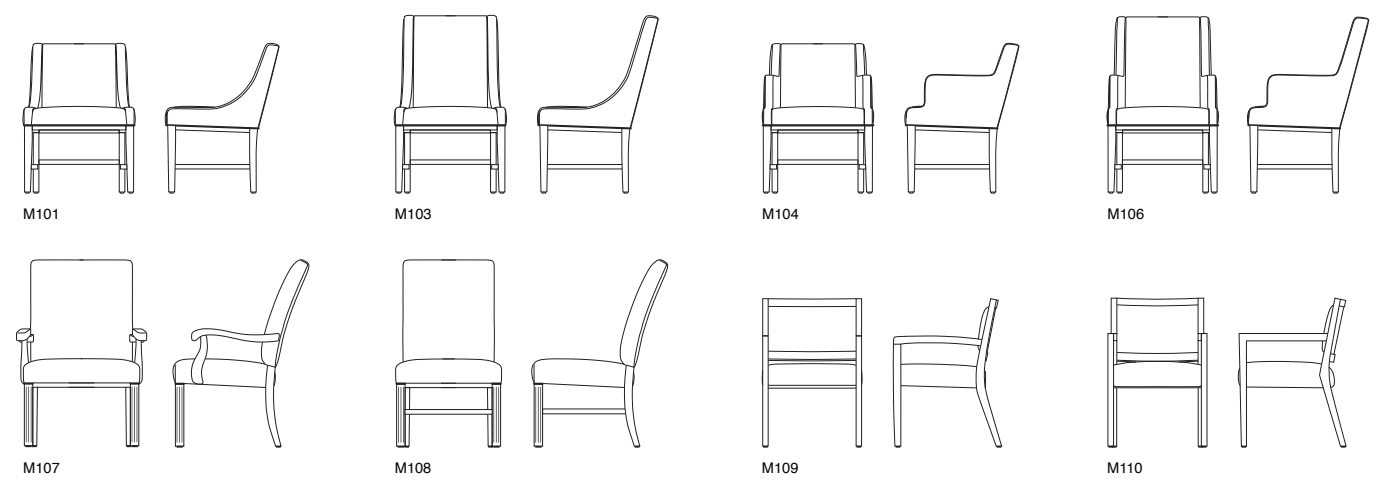

Jewel Collection: M110

Jewel

PRODUCT STYLES

Visit Our [Senior Living Applications](#) Page For Additional Products.

Dining Chairs

The Jewel Collection offers a diverse range of dining chair styles suitable for Senior Living and Assisted Living dining spaces. Each model is meticulously crafted with comfort and quality construction in mind, ensuring a pleasant dining experience for residents. The collection includes both low and high back options, as well as armless versions, providing versatility to accommodate various preferences and needs. Backed by a 10-year warranty, Jewel is proudly designed, engineered and manufactured in Trinity, North Carolina.